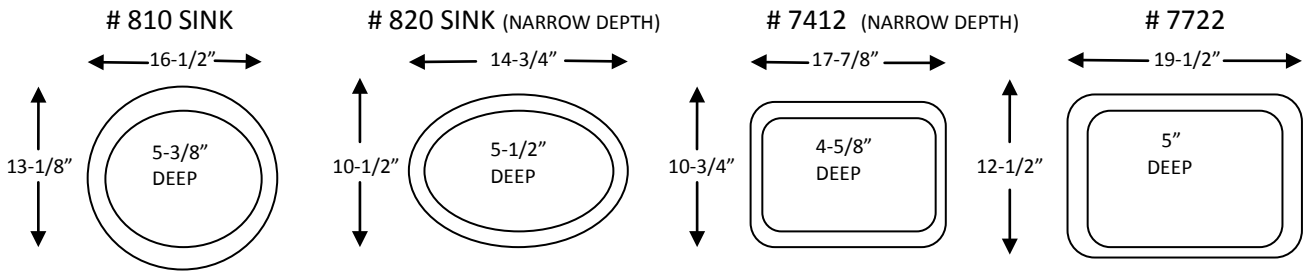

**SINKS:**

**COLORS:**

BISQUE  
BONE  
CAMEO  
GLACIER

*\*BOWLS # 7412 & # 7422 COLORS, DO NOT MATCH "A" COLOR SERIES\**

**EDGE DETAILS:**

**SINGLE BOWL VANITY W/ COVE BACKSPLASH: 19-1/4" & 22-1/4" DEPTHS (#810 BOWL)**

*\*#820 & 7412 BOWLS ARE REQUIRED FOR 19-1/4" DEPTHS - SEE OPTIONS FOR COST*

LENGTH UP TO:	"A" COLOR	"B" COLOR	"C" COLOR	"D" COLOR
25"	736.00	768.00	814.00	1,000.00
31"	780.00	812.00	858.00	1,082.00
37"	932.00	992.00	1,066.00	1,324.00
43"	976.00	1,026.00	1,100.00	1,368.00
49"	1,058.00	1,114.00	1,198.00	1,582.00
61"	1,178.00	1,242.00	1,334.00	1,684.00
73"	1,386.00	1,468.00	1,588.00	2,142.00
97"	1,630.00	1,732.00	1,878.00	2,500.00

**DOUBLE BOWL VANITY W/ COVE BACKSPLASH: 19-1/4" & 22-1/4" DEPTHS (#810 BOWLS)**

61"	1,516.00	1,580.00	1,672.00	1,996.00
73"	1,708.00	1,792.00	1,912.00	2,450.00
97"	1,966.00	2,054.00	2,214.00	2,598.00

**OPTIONS:**