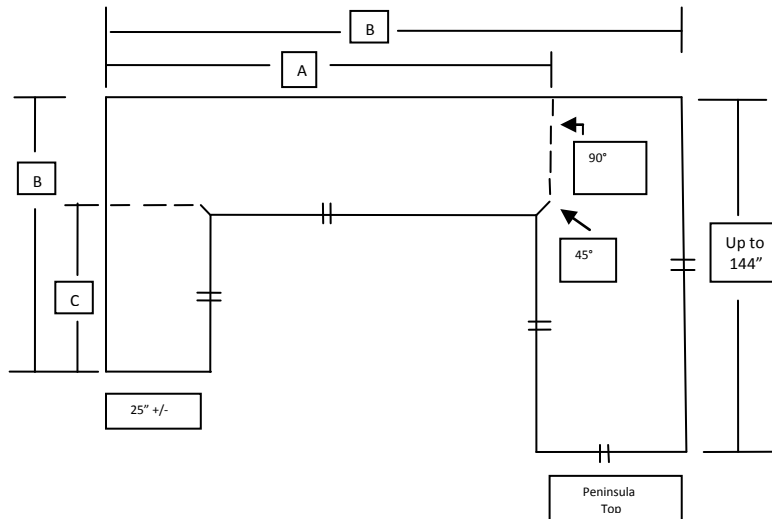

E-2000 FLAT DECK QUICK-SHIP PRICING AND STOCK COLORS

	<u>25 1/4" KITCHEN & 22 1/2" VANITY</u>	<u>27" BAR TOP</u>	<u>36" BAR TOP</u>	<u>LOOSE CUSTOM BACKSPLASH</u>
Optional: Loose custom backsplash				
PRICE INCREMENTS:	1' thru 6', 8', 10', and 12'	6', 8', and 12' only	8' and 10' only	
STANDARD COLOR PRICING (¹):	$22.50 LF	$29.50 LF	$38.00 LF	$11.00 LF
PREMIUM COLOR PRICING (²):	$26.00 LF	$32.50 LF	$42.00 LF	$11.50 LF
180FX COLOR PRICING (³):	$35.00 LF	$44.00 LF	$61.90 LF	$14.30 LF
HIGH DEFINITION COLOR PRICING (⁴):	$37.50 LF	$47.50 LF	$67.80 LF	$15.40 LF

QUICK-SHIP STOCK COLORS:

Standard colors denoted with a (¹), Premium colors with a (²), 180FX with a (³), and HD colors with a (⁴)

For quick-ship colors not listed below, refer to the E-2000 stock list. 27" bar tops can be cut down to desired depth. See Postform Fabrication Charges page for choices of cut downs and pricing.

909-42²	Black	4726-52²	Milano Quartz
3465-RD³	Golden Mascarello	4952-22²	Typhoon Ice
3466-RD³	Antique Mascarello	4762-60¹	Mystique Dawn
3692-46²	Labrador Granite		
6222-RD²	Brazilian Brown Granite		
7732-46²	Butterum Granite	1874-35⁴	Winter Carnival

Special notes and comments:

Offsite mitres are great for Flat Deck applications. Please refer to "Offsite Mitre" page for more information.

NON-STOCK COLORS

PLEASE SEE SPECIAL ORDER PRICING AND MINIMUM PRICING INCREMENTS